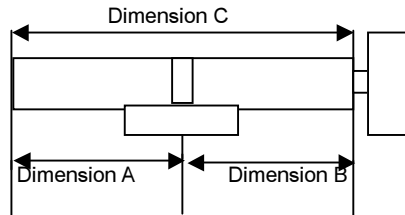

Bramah Security Equipment Ltd - 31 Oldbury Place, London W1U 5PT

BRAMAH PRODUCT RANGE

Retail Price List Not Including Vat From 31st January 2010 - (Note: all locks are without keys)

PROFILE CYLINDER RANGE - 22mm SWISS STYLE

Standard Finishes are Nickel, Brass, BMA. Specials Polished Chrome and Black.

Product Code		<i>RRP £ Without Keys</i>
Profile Cylinders (Swiss 22mm Type)		
CP27	Double sided profile cylinder - 14 slided	90.45
CP17	Single sided profile cylinder - 7 slided	66.51
CP17K	Single sided profile cylinder -with turnknob - 7 slided	90.45
Options Profile Cylinder Range		
Knobturn Options (included in base product price) - Common shaft, Interchangeable top.		
P014/13	T Knob	24.60
Avon	Round Knob (49mm Dia.) with green arrow to open, marked on.	49.19
Escutcheons (add to base product price)		
P011/40	50mm Diameter.3mm Thick.22mm Profile Escutcheon (SINGLE)	16.50
7541	PK L8130 - 758 Double Escutcheons (Suitable with Adams Rite, Taylor and Imperial Locks) - Bolt Thru - SS/Al.	37.04
5380C/RZ	Escutcheon - 22mm Round Concealed Bolt Fixed Cylinder Roses Price per pair. SS.	11.50
5380C.2MS/RZ	Escutcheon - 22mm Round Concealed Bolt Fixed Cylinder Roses Price per pair. Brass.	24.83

MEASUREMENTS USED WHEN SPECIFYING A BRAMAH 22mm PROFILE CYLINDER

Schematic Diagram of CP27 and CP17K