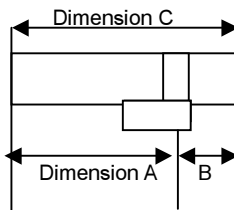

Schematic Diagram of CP17